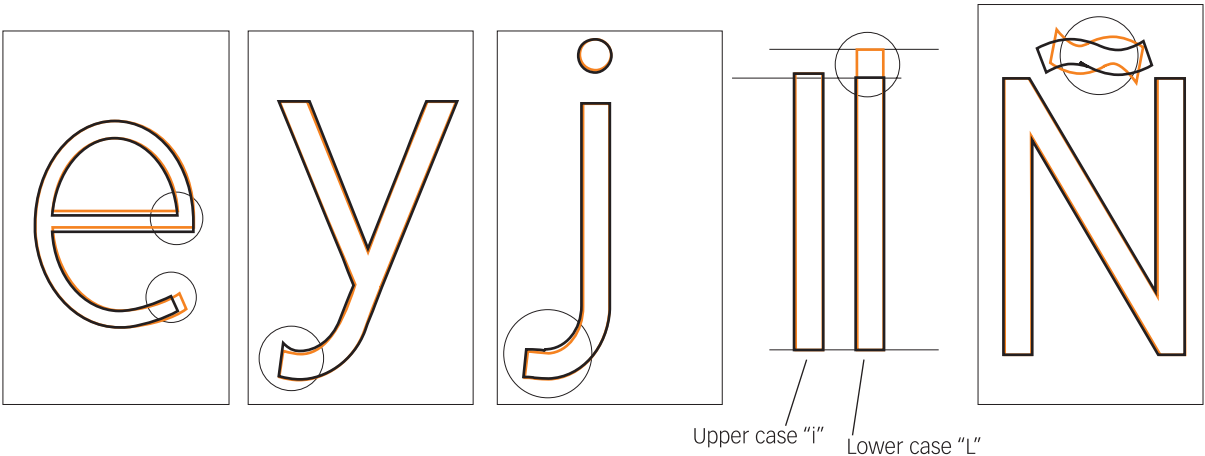

New Cicle Gordita Italic

New features

Corrected signs

The tails have been cut in many letters to continue his original form, the curved tails were because of the computer automatism applied in them

Another forms have been modified and corrected. Like the lower case "l", higher than the upper case "i"