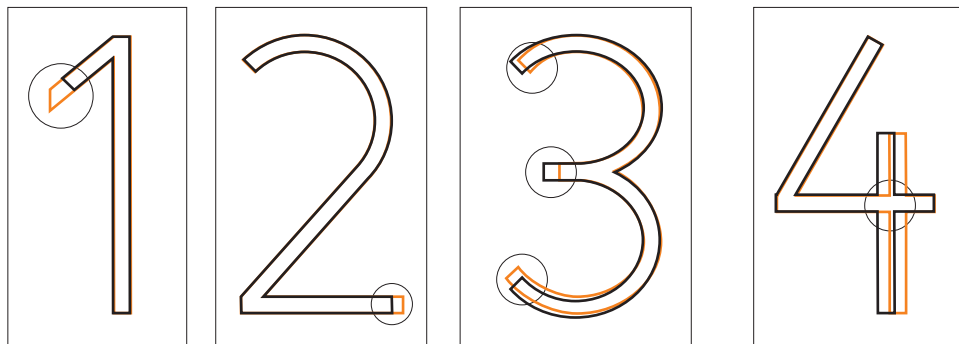

Some numbers also have been modified