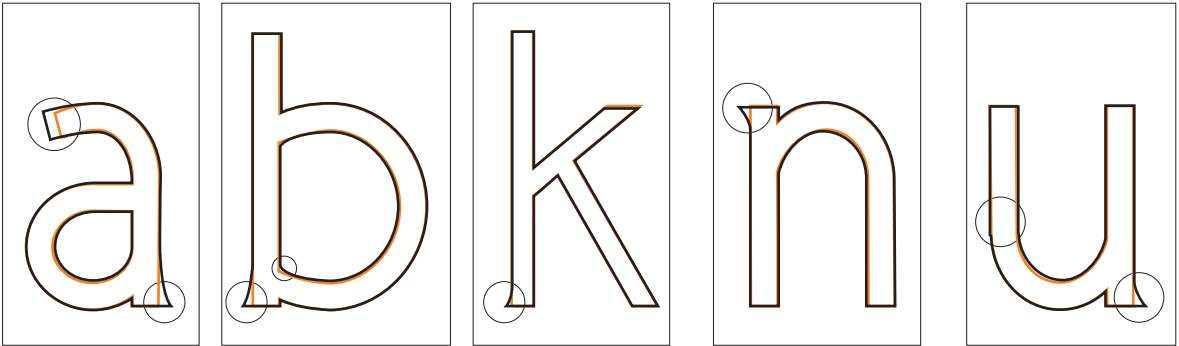

New Cicle Gordita Italic

New features

Corrected signs

The tails have been cut in many letters to continue his original form, the curved tails were because of the computer automatism applied in them

Another forms have been modified and corrected. Like the lower case "l", higher than the upper case "i"